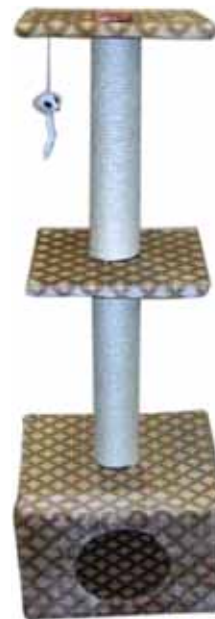

Famous PET696

1170mm high	PET696	1

PET452