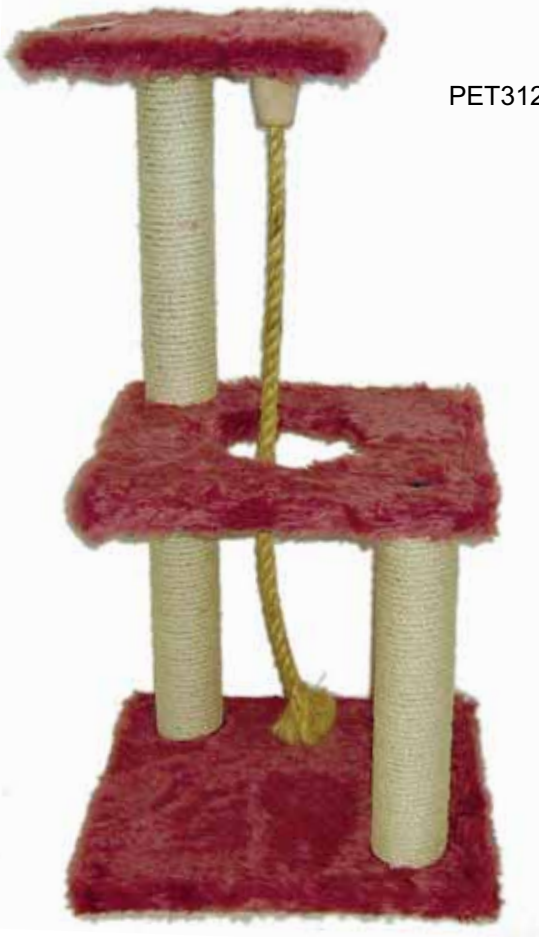

| | | |
|--|--------|---|
| Cat Platform House With cubby hole 670mm high | PET690 | 4 |
|--|--------|---|

PET486

PET237

PET312

PET690

CAT SCRATCHERS

PET231

Rosmans Cat Scratchers