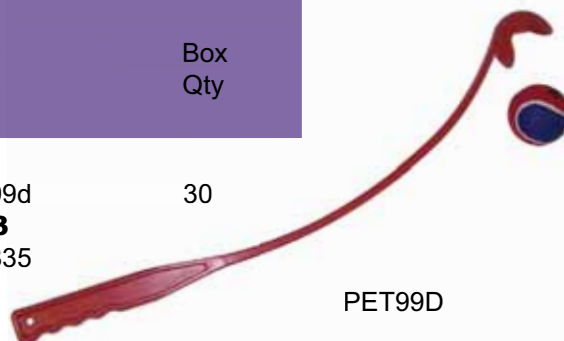

Throw Toys & Balls

Description	Code	Box Qty
Launch-a-ball		
	PET99d	30
Tennis Ball Pack of 3		
	PET835	

PET99D