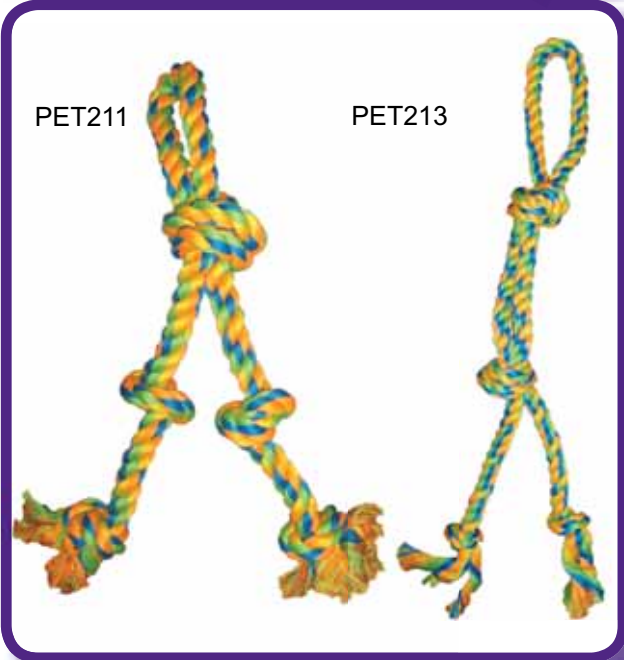

#### Fig 8 with ball

Sml PET805

Lge PET804

**Twin figure 8's** PET807

### Multi coloured rope knot toys

**Small 2 knot rope tug** PET833

PET805 & PET804

PET807

PET833

## Rosmans Rope Toys

Description	Code
-------------	------

- Dual Knot Rope Tug**
- 50cm PET182
- 43cm PET207
- 26cm PET208
- Rope Toy 5 Knot 70cm** PET209
- Rope Tug 50cm** PET211
- Rope Tug Fine 48cm** PET213