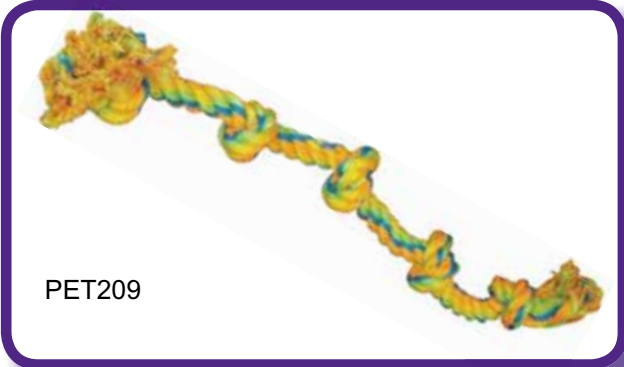

#### Fig 8 with ball

Sml PET805

Lge PET804

**Twin figure 8's** PET807

### Multi coloured rope knot toys

**Small 2 knot rope tug** PET833

PET805 & PET804

PET807

PET833

## Rosmans Rope Toys

Description	Code
-------------	------

- Dual Knot Rope Tug**
- 50cm PET182
- 43cm PET207
- 26cm PET208
- Rope Toy 5 Knot 70cm** PET209
- Rope Tug 50cm** PET211
- Rope Tug Fine 48cm** PET213