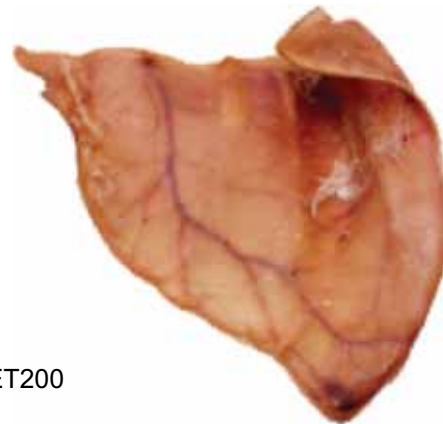

Pigs Ears

Description	Code	Box Qty
Pigs Ears	PET200	100

PET200